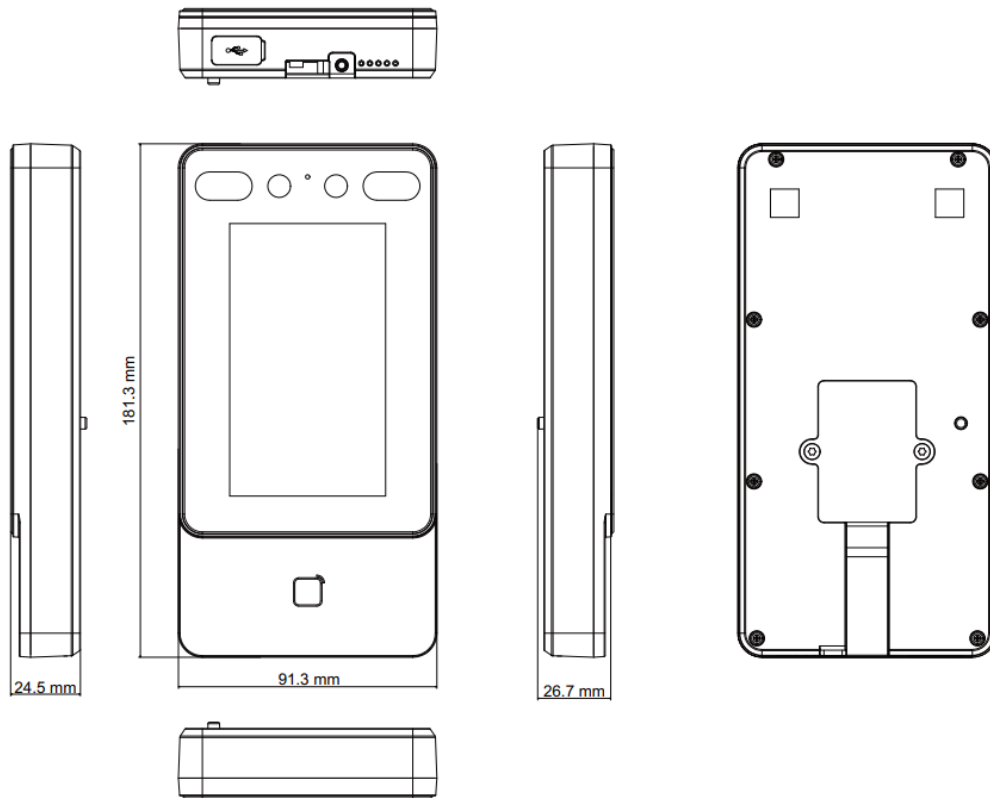

▪ **Dimension**

▪ **Accessory**

▪ **Optional**

DS-KAB6-ZU1 Brackets for face terminals	DS-KAB671-P2 Stand Stick	DS-KAB34X-S1 Protective Shield	DS-KAB6-W1 Bracket