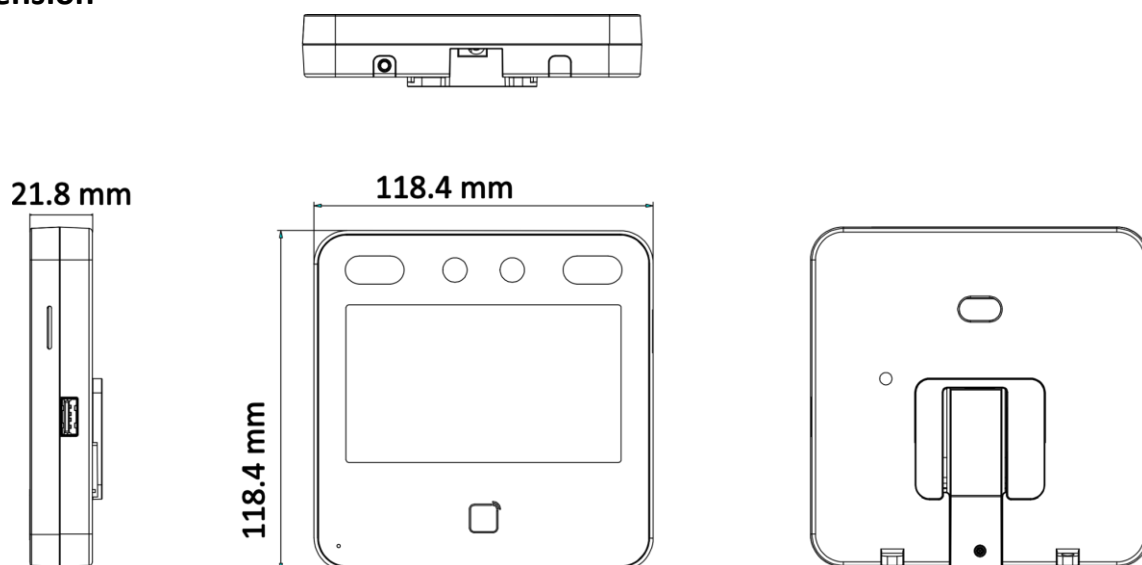

- Max.1500 faces capacity, and Max.3000 cards
- Face Recognition Terminal, 4.3-inch LCD touch screen, 2 Mega pixel wide-angle lens, Built-in M1 card reading module
- Two-way audio with client software, indoor station, and main station; Supports TCP/IP, Wi-Fi
- Supports ISAPI, ISUP5.0
- Configuration via the web client
- Face recognition. Distance: 0.3 m to 1.5 m
- Duration < 0.2 s/User
- Accuracy rate \geq 99%

▪ Specification

Display	
Screen size	4.3 inch
Operation method	Capacitive touch screen
Type	LCD
Video	
Lens	2
Resolution	2 MP
Audio	
Audio quality	Noise suppression and echo cancellation
Network	
Wired network	Support
Wi-Fi	Support, 2.4 G, 802.11b/g/n
Interface	
Network interface	1 RJ-45, 10/100 M self-adaptive
Lock control	1
Exit button	1
Door contact input	1
TAMPER	1
RS-485	1 RS-485 (Half duplex, HIKVISION)
Wiegand	1 Wiegand(Hik 26bit,Hik 34bit)
USB	1
Authentication	
Card type	M1 card
Card reading frequency	13.56 MHz
General	
Power supply	12 VDC, 1 A (power adapter included)
Working temperature	-10 °C to 40 °C (14 °F to 104 °F)
Working humidity	0 to 90% (No condensing)
Dimensions	118.4 mm × 118.4 mm × 21.8 mm (4.66" × 4.66" × 0.86")
Installation	Wall mounting, base mounting
Application environment	
Language	English, Spanish (South America), Arabic, Thai, Indonesian, Russian, Vietnamese, Portuguese (Brazil), Korean; Japanese
Platform	Hik-ProConnect and HikCentral Professional
Function	
Face anti-spoofing	Support
Audio prompt	
Time synchronization	

▪ Available Model

DS-K1T343MWX

▪ **Dimension**

▪ **Accessory**

▪ **Optional**

**DS-KAB6-W1
Bracket**

Headquarters

No.555 Qianmo Road, Binjiang District,
Hangzhou 310051, China
T +86-571-8807-5998
www.hikvision.com